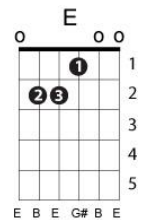

| A | | | E | A | |
Sometimes all I need is the air that I breathe and to love you
| E | | | A | |
all I need is the air that I breathe, yes to love you
| E |
all I need is the air that I breathe,

| Em | D | A | E | Em | D | A | E |
ah ah ah ah

repeat from 'peace...'