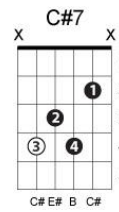

The Air That I Breathe

Hollies

Key of B

Capo 2 fret

Intro: | A | Dm | A | E |

| A | | | C#7 | | |
 If I could make a wish, I think I'd pass
 D | Dm | A | | |
 Cant think of anything I need

No cigarettes, no sleep, no light no sound
 Nothing to eat, no books to read