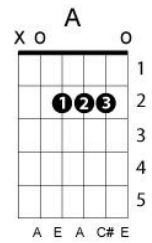

The Air That I Breathe

Hollies

Key of B

Capo 2 fret

Intro: | A | Dm | A | E |

| A | | | C#7 | | |
 If I could make a wish, I think I'd pass
 D | Dm | A | | |
 Cant think of anything I need

No cigarettes, no sleep, no light no sound
 Nothing to eat, no books to read