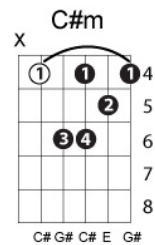

No cigarettes, no sleep, no light no sound
Nothing to eat, no books to read

C#m | | | Dm | A | |
Making love with you has left me peaceful, warn and tired
C#m | | | Dm | A | |
What more could I ask, there's nothing left to be desired

Peace came upon me and it leaves me weak
Sleep, silent angel, go to sleep