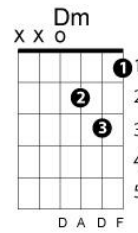

The Air That I Breathe

Hollies

Key of B

Capo 2 fret

Intro: | A | Dm | A | E |

| A | | | C#7 | | |
 If I could make a wish, I think I'd pass
 D | Dm | A | | |
 Cant think of anything I need

No cigarettes, no sleep, no light no sound
 Nothing to eat, no books to read