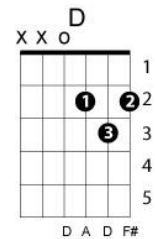

The Air That I Breathe

Hollies

Key of B

Capo 2 fret

Intro: | A | Dm | A | E |

| A | | | C#7 | | |
 If I could make a wish, I think I'd pass
 D | Dm | A | | |
 Cant think of anything I need

No cigarettes, no sleep, no light no sound
 Nothing to eat, no books to read